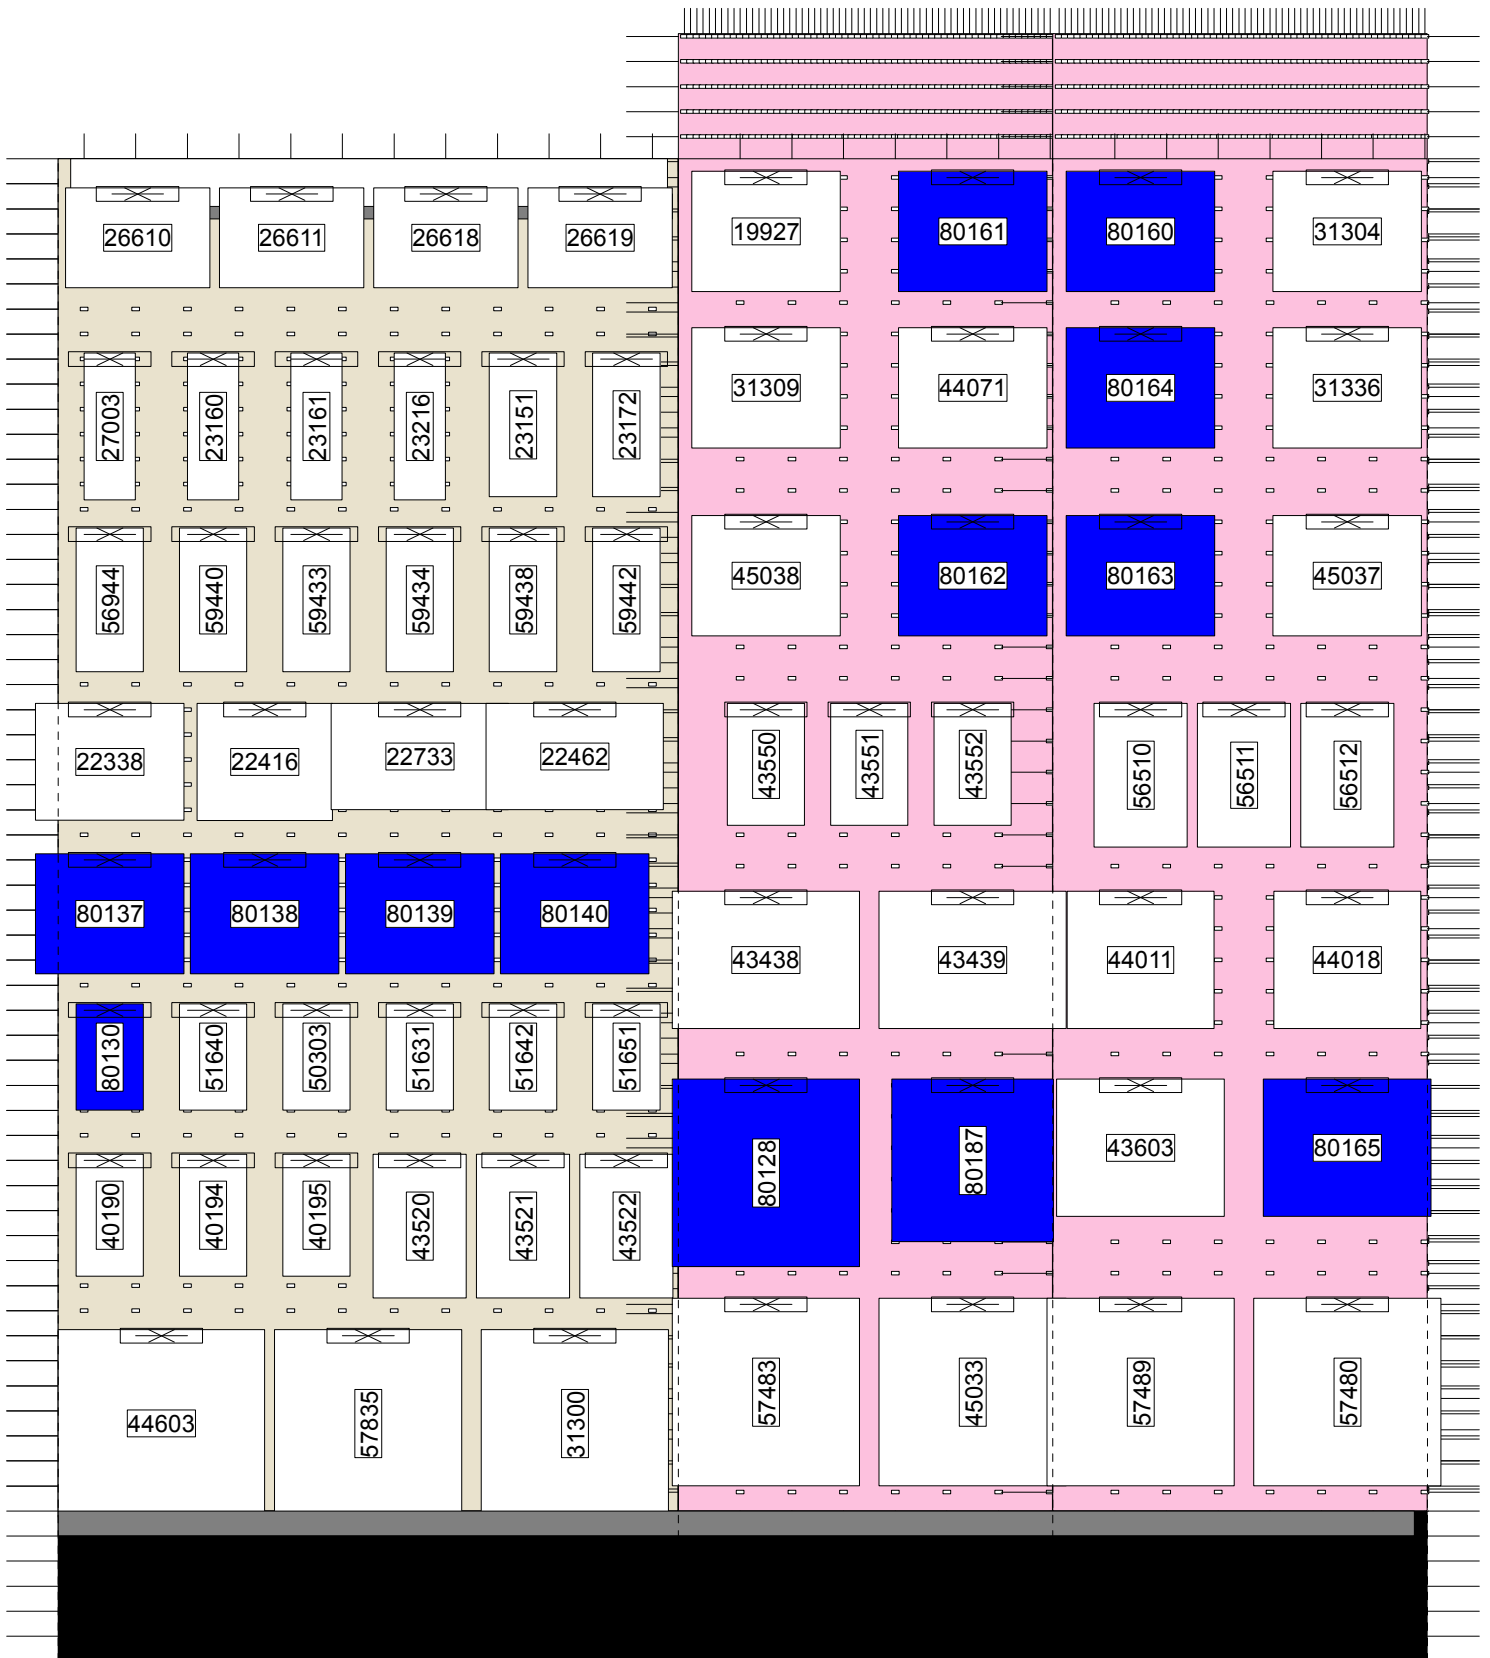

1FTX54 WITH WALL TALKER - BONNE BELL-LIP SMACKER

2016 L&R Planogram

November 11th, 2015